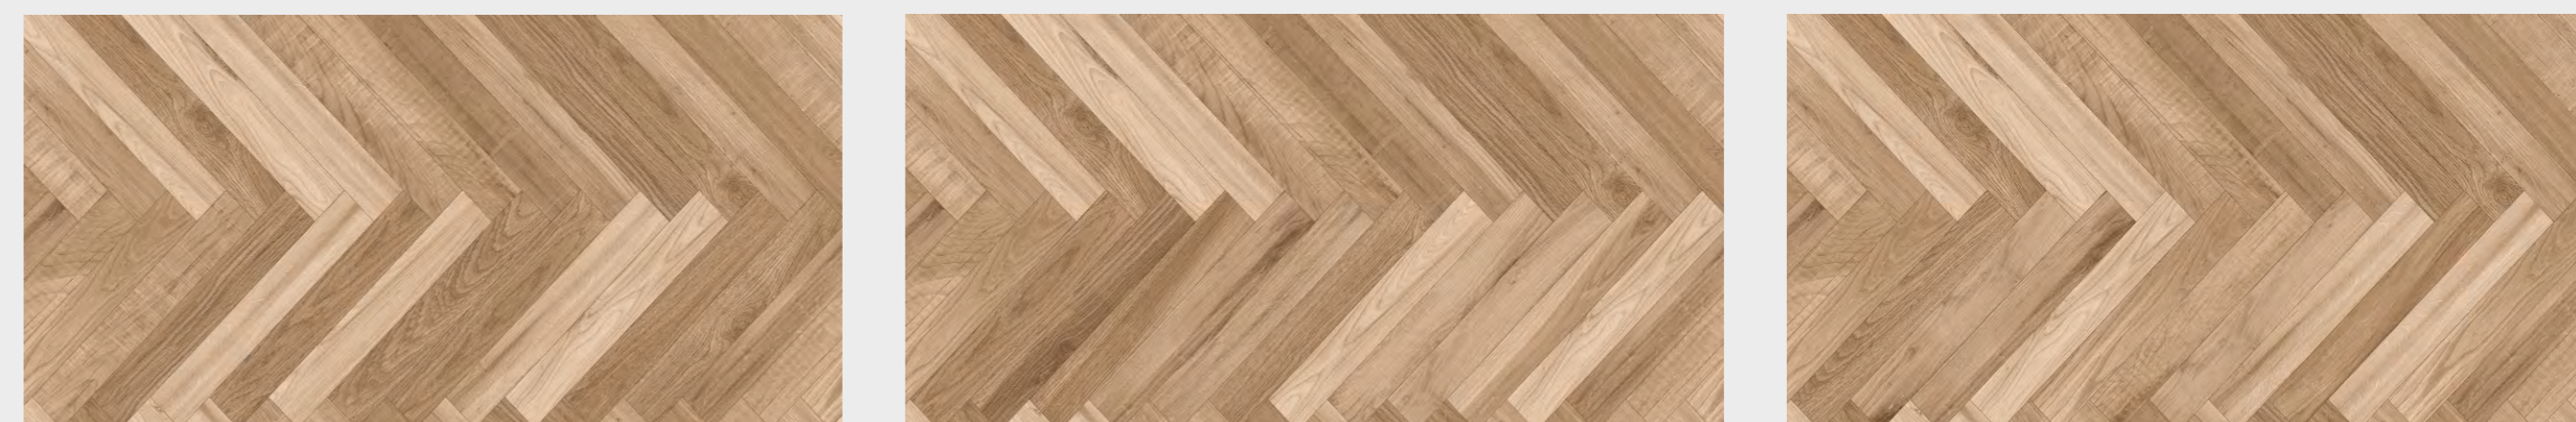

300x600mm
800x1600mm
600x1200mm

600x600mm
800x800mm

STELA BROWN

Matt series

SPH
CERAMICO

Random Phase_04

Available
Colour:

Available
Size: