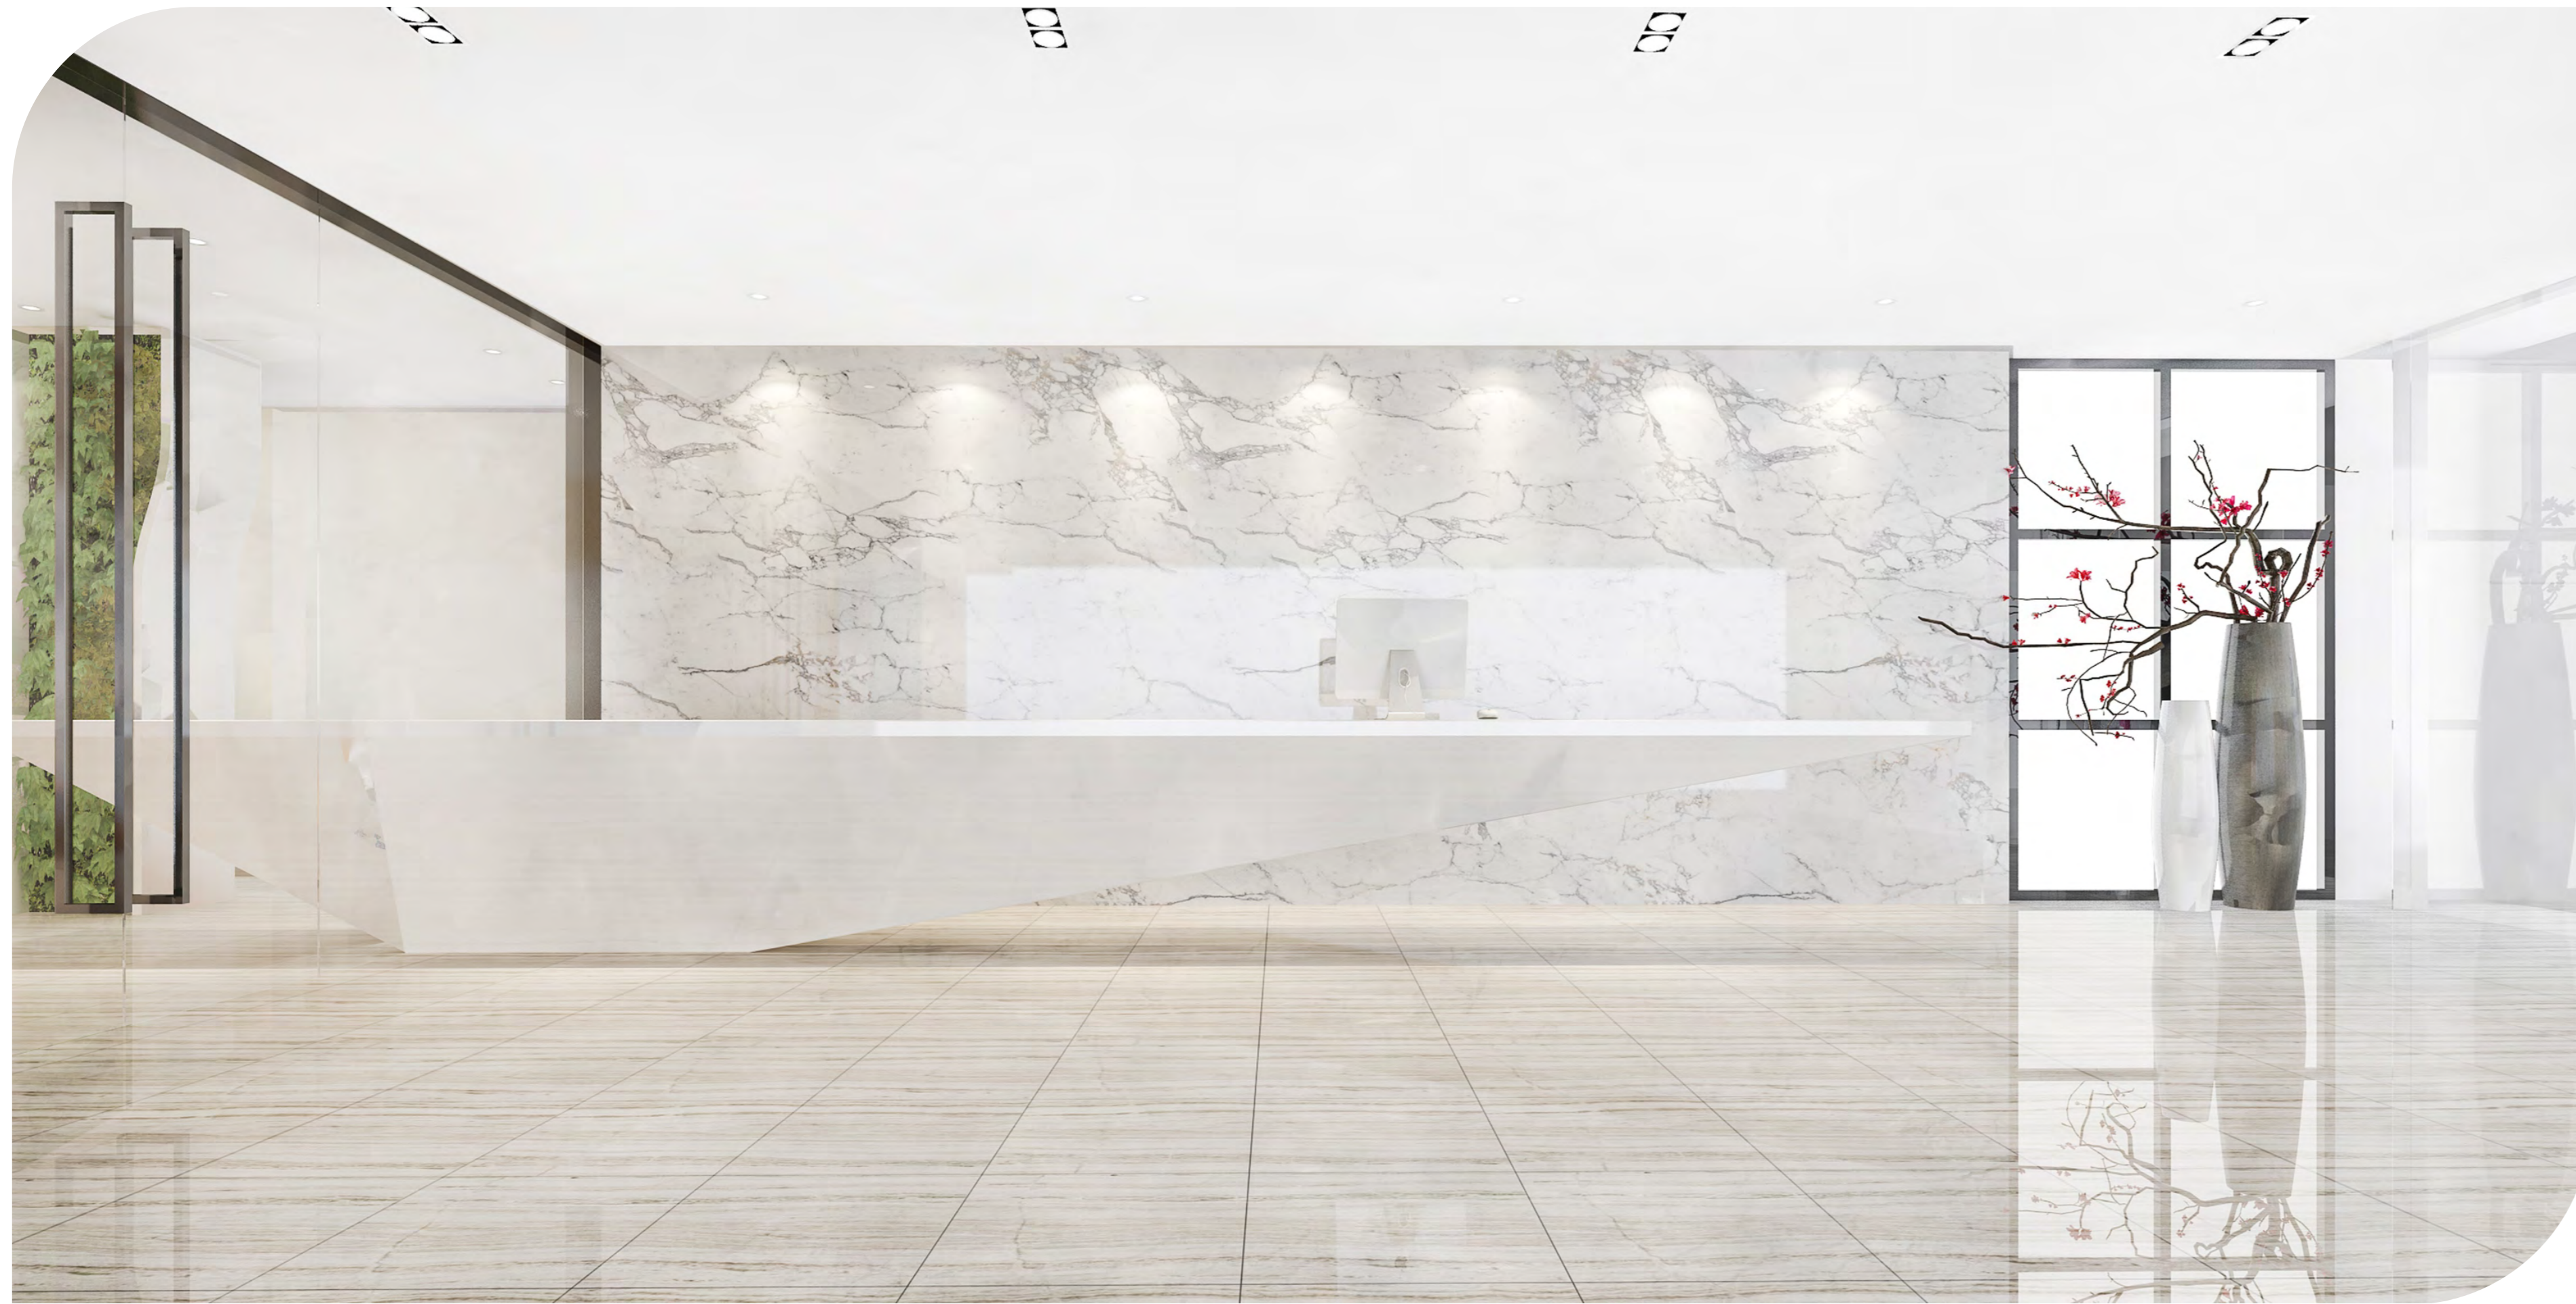

The image features a dark background with decorative circular patterns in the corners. In the top right and bottom left, there are overlapping, semi-transparent circular shapes that resemble stylized orbits or architectural elements. The main text is centered in the middle of the frame.

SPH

CERAMICO

OUR PRODUCT

Every digitally vitrified tile ranging from wall tiles, floor tiles, Glazed Porcelain, and slab tiles meet the international authorized quality and mark the foremost and leading ISO and CE certifications. The shipping and logistics stages are teamed up with the selected and reputed logistic partners and companies locally and globally to assure high-quality shipping or logistic standards. Each ordered wall tiles, floor tiles, Glazed Porcelain Tiles, and slab tiles are appropriately documented and strictly follows the shipped country's standard shipment guidelines.